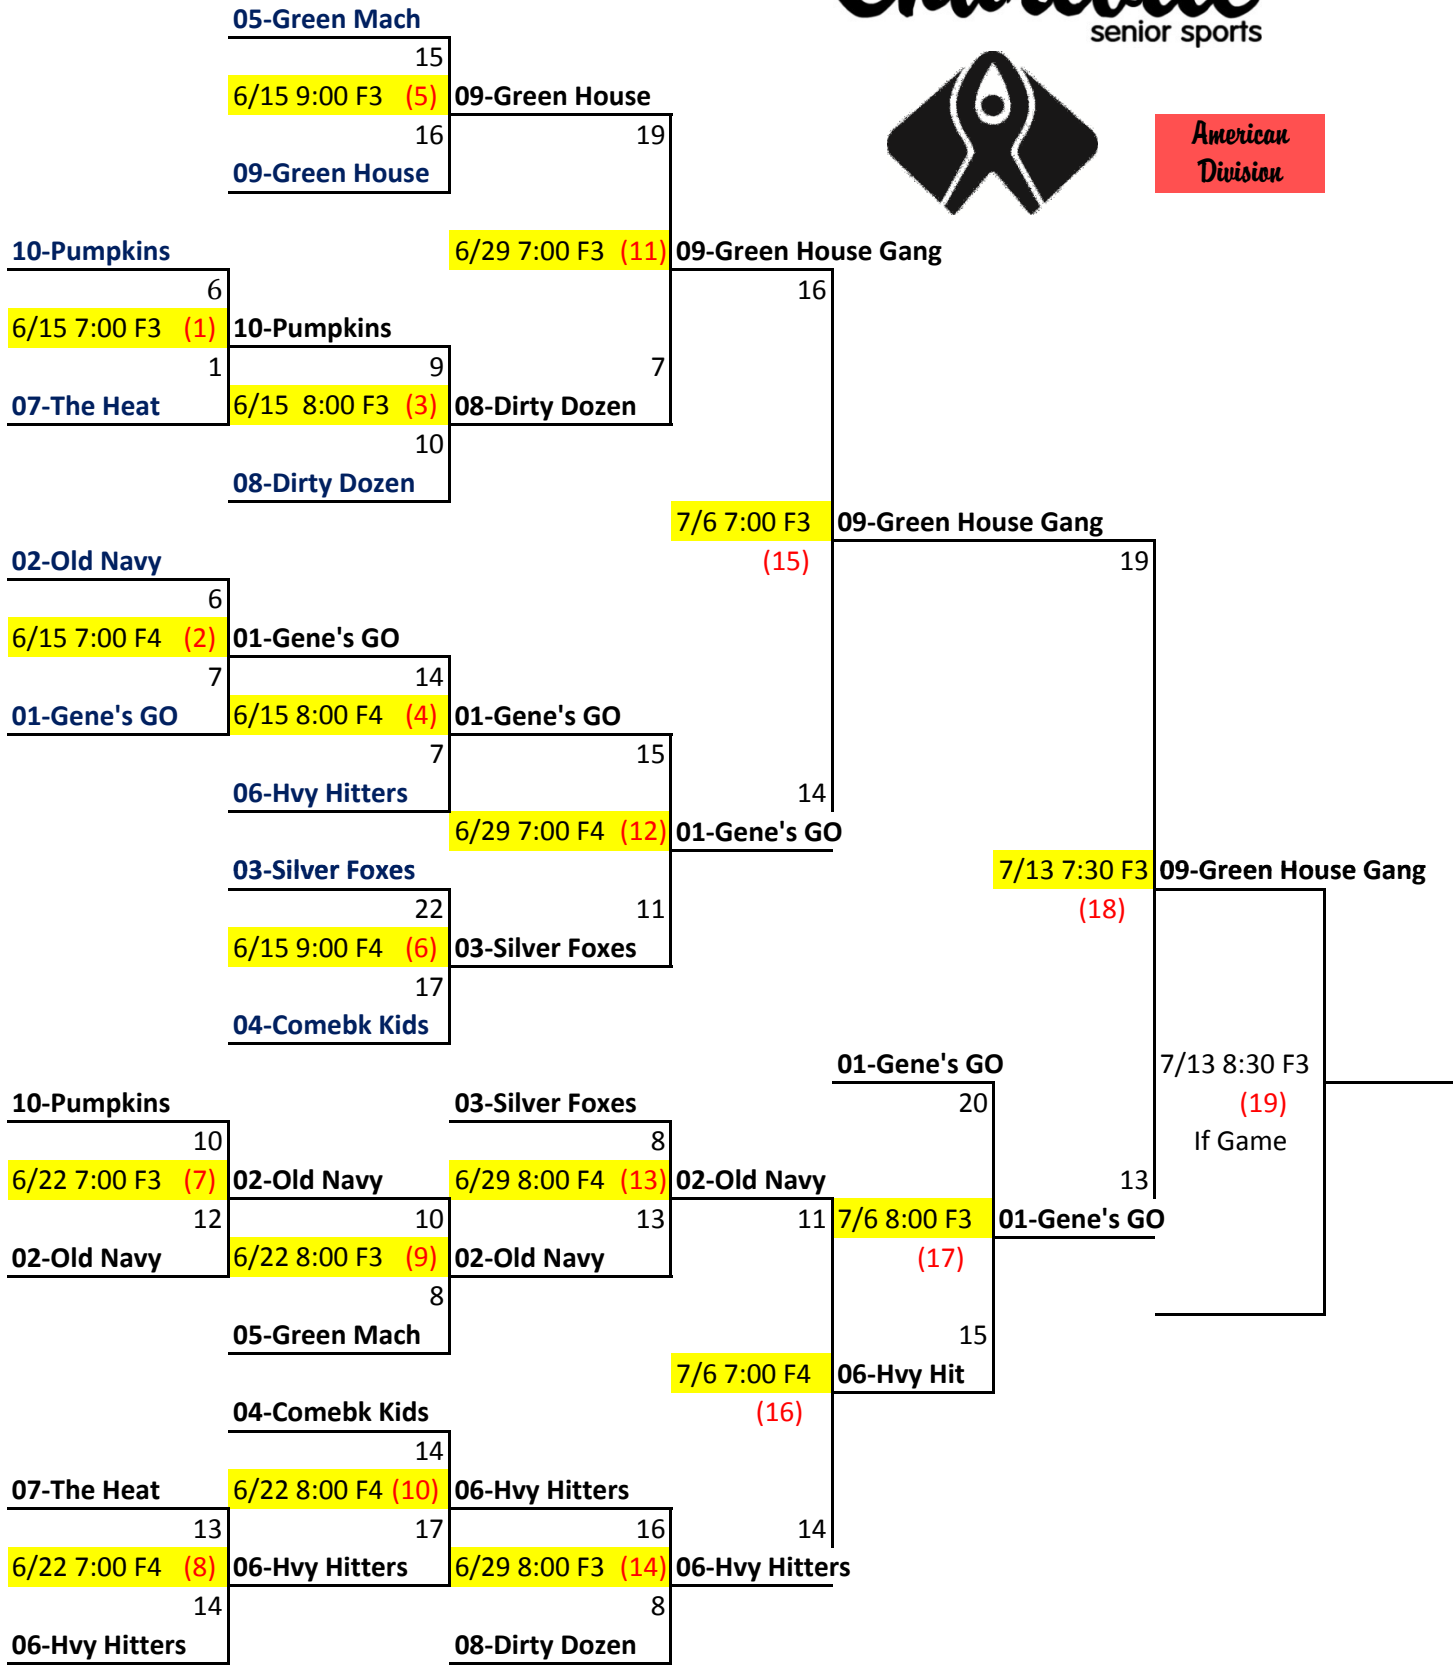

Charlotte

senior sports

American
Division

7/13 7:30 F3
(18)

7/13 8:30 F3
(19)
If Game

Charlotte

senior sports

National
Division

	21-Like Fine Wn					
		14				
25-Golden Ram	6/22 9:00 F2 (3)		21-Like Fine Wine			
8		12		10		
6/22 7:00 F2 (1)	22-Red Barons					
20						
22-Red Barons						
			6/29 7:00 F2	23-Big Hurt		
			(5)		9	
24-Clt Grays						
10						
6/22 8:00 F2 (2)	26-Ageless Ones					
15		16		15		
26-Ageless One	6/22 9:00 F3 (4)		23-Big Hurt		7/13 7:30 F2	21-Like Fine Wine
		17			(10)	7
	23-Big Hurt					
				21-Like Fine Wine		
				14		
25-Golden Rams		19			7/13 8:30 F2	
				10	(11)	23-Big Hurt
6/29 8:00 F2 (6)	25-G Rams	7/6 8:00 F2	21-Like FW		If Game	
8		16				
			(9)			
26-Ageless One			12			14
	7/6 7:00 F2	25-G Rams			23-Big Hurt	
24-Clt Grays		(8)				
13		8				
6/29 9:00 F2 (7)	22-Red Barons					
15						
22-Red Barons						